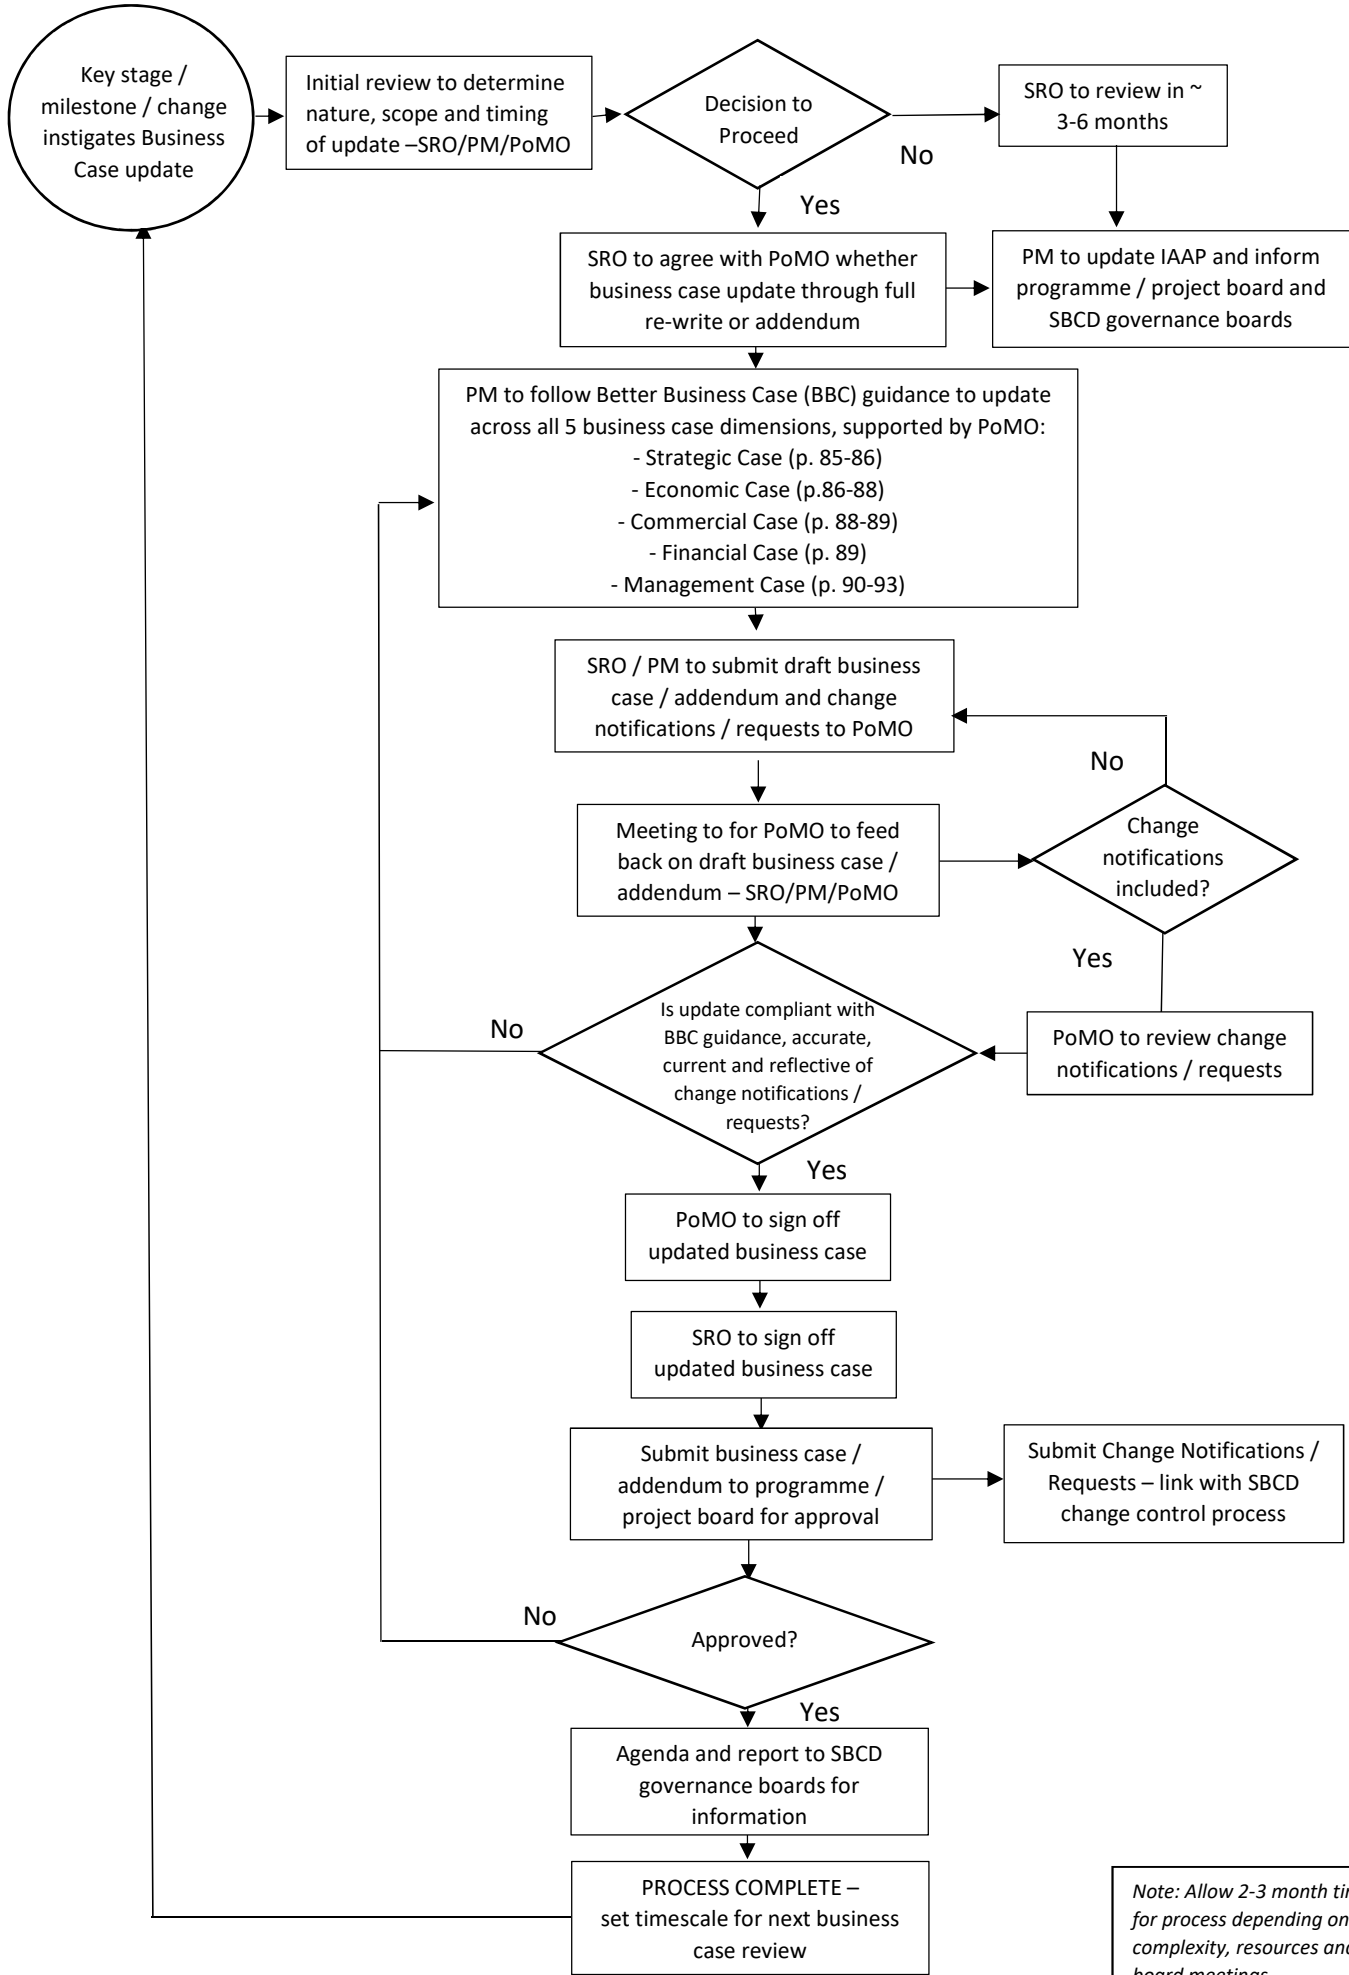

# SBCD Business Case Update Process

*Note: Allow 2-3 month timeframe for process depending on complexity, resources and timing of board meetings*